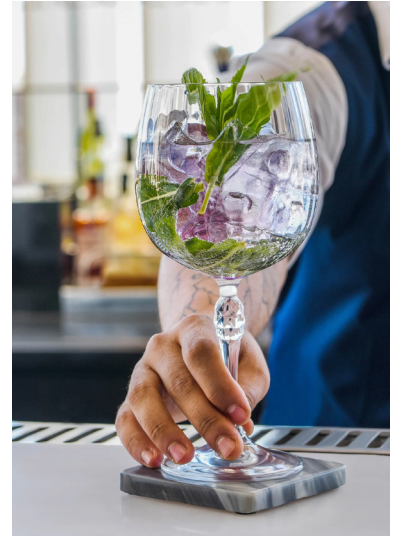

DRINK COASTERS

ZANZI INTRODUCES NEW DRINKS COASTERS IN ROUND AND SQUARE PROFILES, ACROSS **CHIC MARBLE** AND **CLASSIC TIMBER**. PRESENTATION IS A KEY ELEMENT IN DRIVING A **SUCCESSFUL DRINKS OFFERING**, FROM THE **FINEST RESTAURANTS TO COCKTAIL BARS, PUBS AND STYLISH HOTELS**.

Born with the professional mixologist and the at-home enthusiast in mind, Zanzi has all the tools necessary to craft the classic to the most complicated of cocktails. Boasting modern shapes and striking finishes, Zanzi tools look good while working hard.