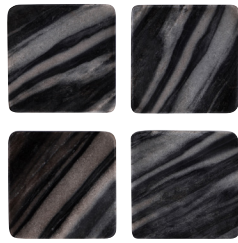

**ROUND COASTERS - SET 4
WHITE MARBLE**

Item Code Z9034
Diameter 100mm
Height 15mm

**ROUND COASTERS - SET 4
BLACK MARBLE**

Z9032
100mm
15mm

**ROUND COASTERS - SET 4
NATURAL ACACIA**

Z9031
100mm
12mm

**SQUARE COASTERS - SET 4
WHITE MARBLE**

Item Code Z9039
Dimensions 100x100mm
Height 15mm

**SQUARE COASTERS - SET 4
DARK GREY MARBLE**

Z9036
100x100mm
15mm

**SQUARE COASTERS - SET 4
NATURAL ACACIA**

Z9030
90x90mm
5mm

sales@tomkin.com.au
www.tomkin.com.au