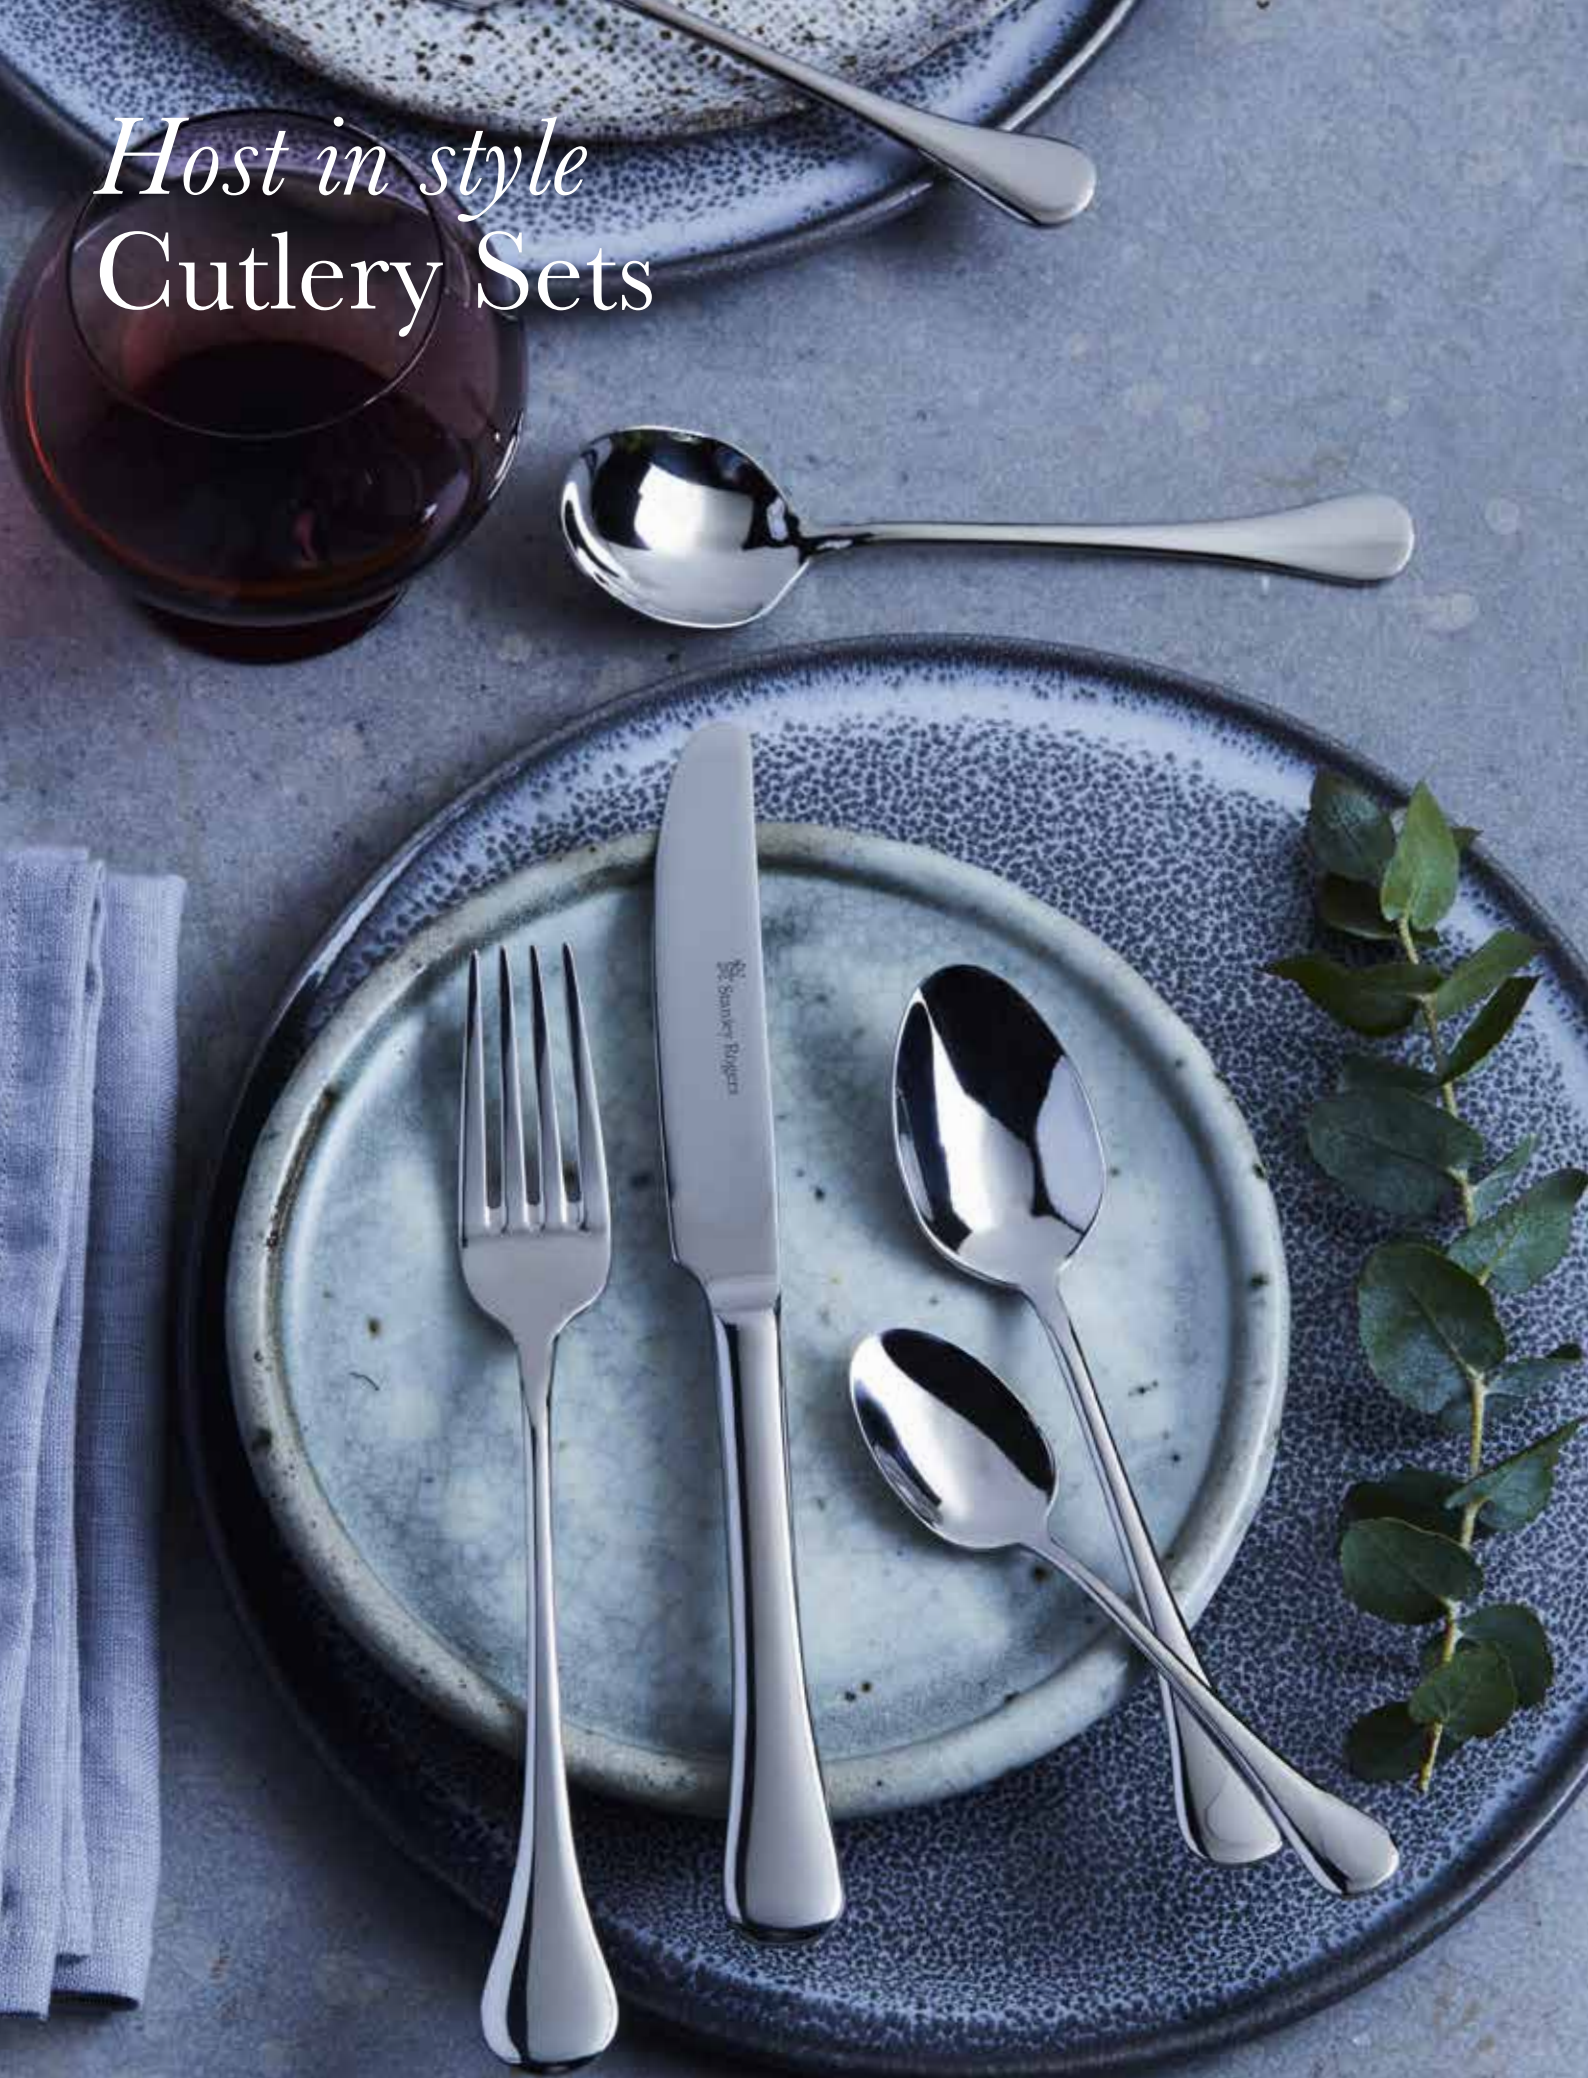

Host in style
Cutlery Sets

Pictured: *Modena*