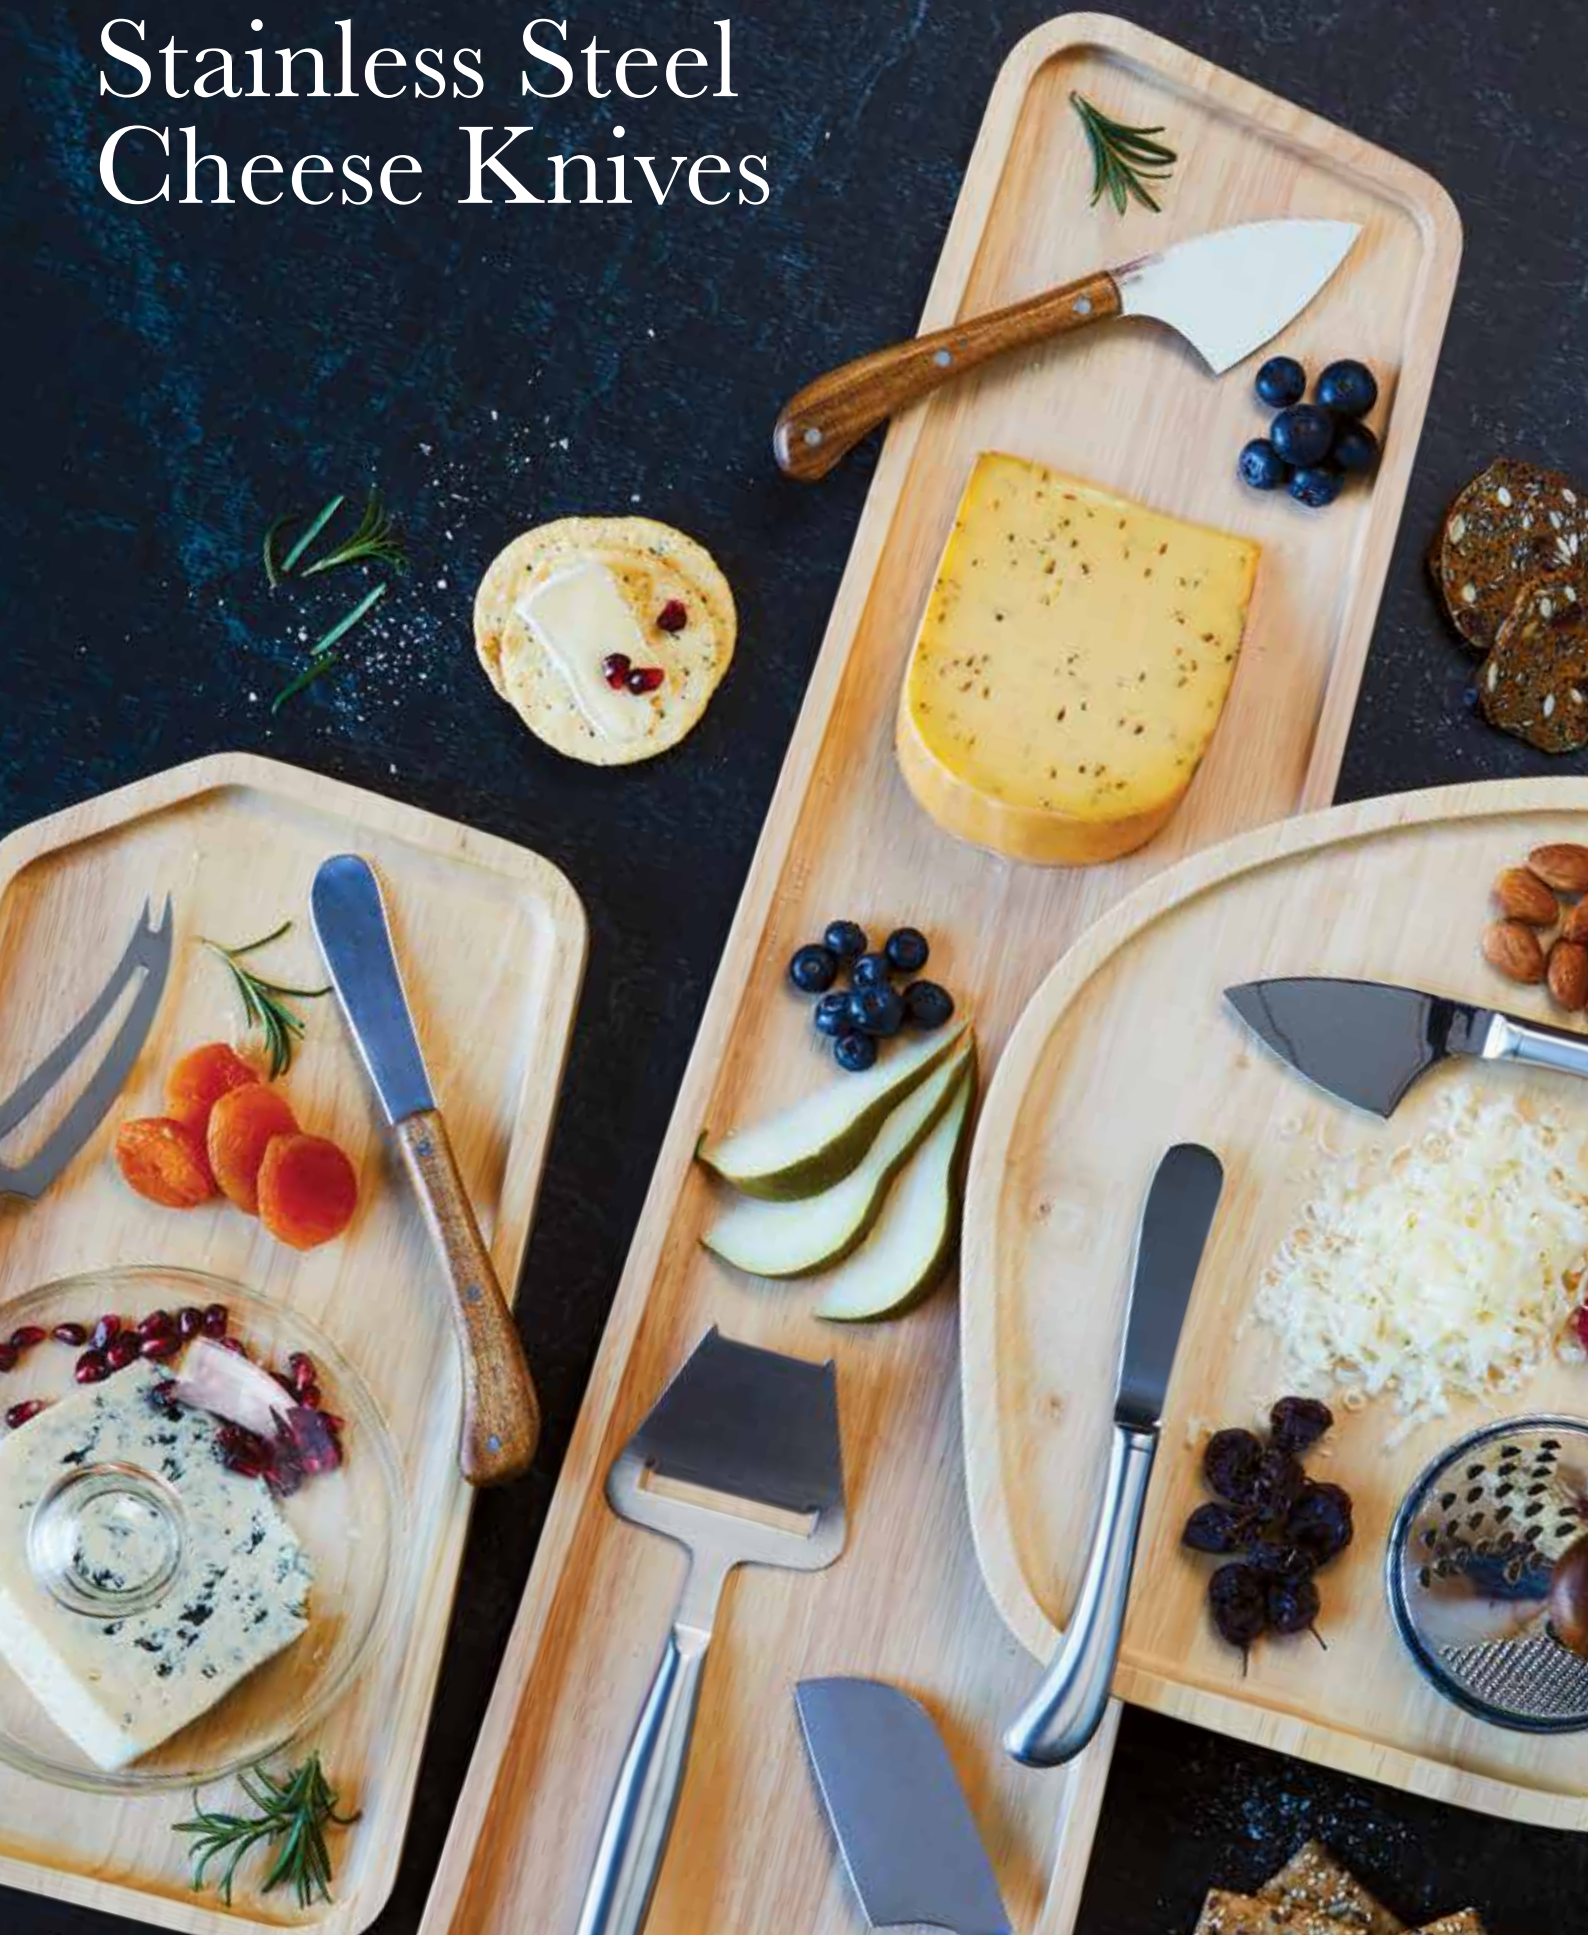

*Delight any Cheese Aficionado
Acacia &
Stainless Steel
Cheese Knives*